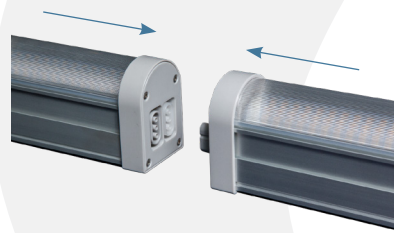

THRIVE
AGRITECH

(800) 205-7216
thriveagritech.com
info@thriveagritech.com

Infinity XE

LED Light Bar

DIMMING

0-10V dimming from max intensity to off.

WIRING & INTERCONNECTION

Infinity XE LED light bars can be electrically connected end-to-end or with an interconnection cable. See the installation manual for detailed instructions.

MAXIMUM DAISY-CHAIN

Voltage	Max # of connected	Current/Fixture
120	14	0.54 A
240	31	0.25A
277	35	0.22A

MOUNTING

FLUSH MOUNT

SUSPENSION MOUNT

LIGHTING LAYOUTS

Lighting layouts for a variety of horticulture applications are available, if you need a customized lighting layout please contact our customer support team. (800) 205-7216 • thriveagritech.com • info@thriveagritech.com