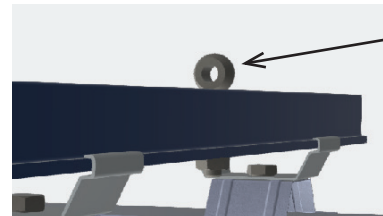

Conveniently connect Infinity or Boost light bars

Overview

The new support bracket from Thrive Agritech provides a convenient way to connect several light bars together and raise or lower them as a single unit.

FEATURES & BENEFITS

- Connect 2-8 light bars (Infinity or Boost)
- Adjust spacing between light bars
- Eyelet bolt to connect suspension cables
- Rugged 6063 T6 aluminum construction
- Anodize finish to protect against the environment

Eyelet bolt for suspension cable

Dimensional Drawing

Mounting Hardware

Item	Quantity	Part Number	Manufacturer
Double-sided mounting clip	2 per light bar	DBL-CLIP	Thrive Agritech
Eyelet Bolt M6x31	2 per support bracket	0543502	Fastenal