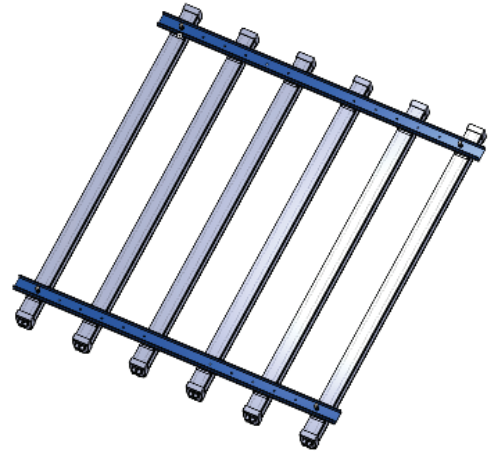

Conveniently connect Infinity or Boost light bars

Overview

The new support bracket from Thrive Agritech provides a convenient way to connect several light bars together and raise or lower them as a single unit.

FEATURES & BENEFITS

- Connect 2-8 light bars (Infinity or Boost)
- Adjust spacing between light bars
- Eyelet bolt to connect suspension cables
- Rugged 6063 T6 aluminum construction
- Anodize finish to protect against the environment

Eyelet bolt for suspension cable

Dimensional Drawing

Mounting Hardware

Item	Quantity	Part Number	Manufacturer
Double-sided mounting clip	2 per light bar	DBL-CLIP	Thrive Agritech
Eyelet Bolt M6x31	2 per support bracket	0543502	Fastenal